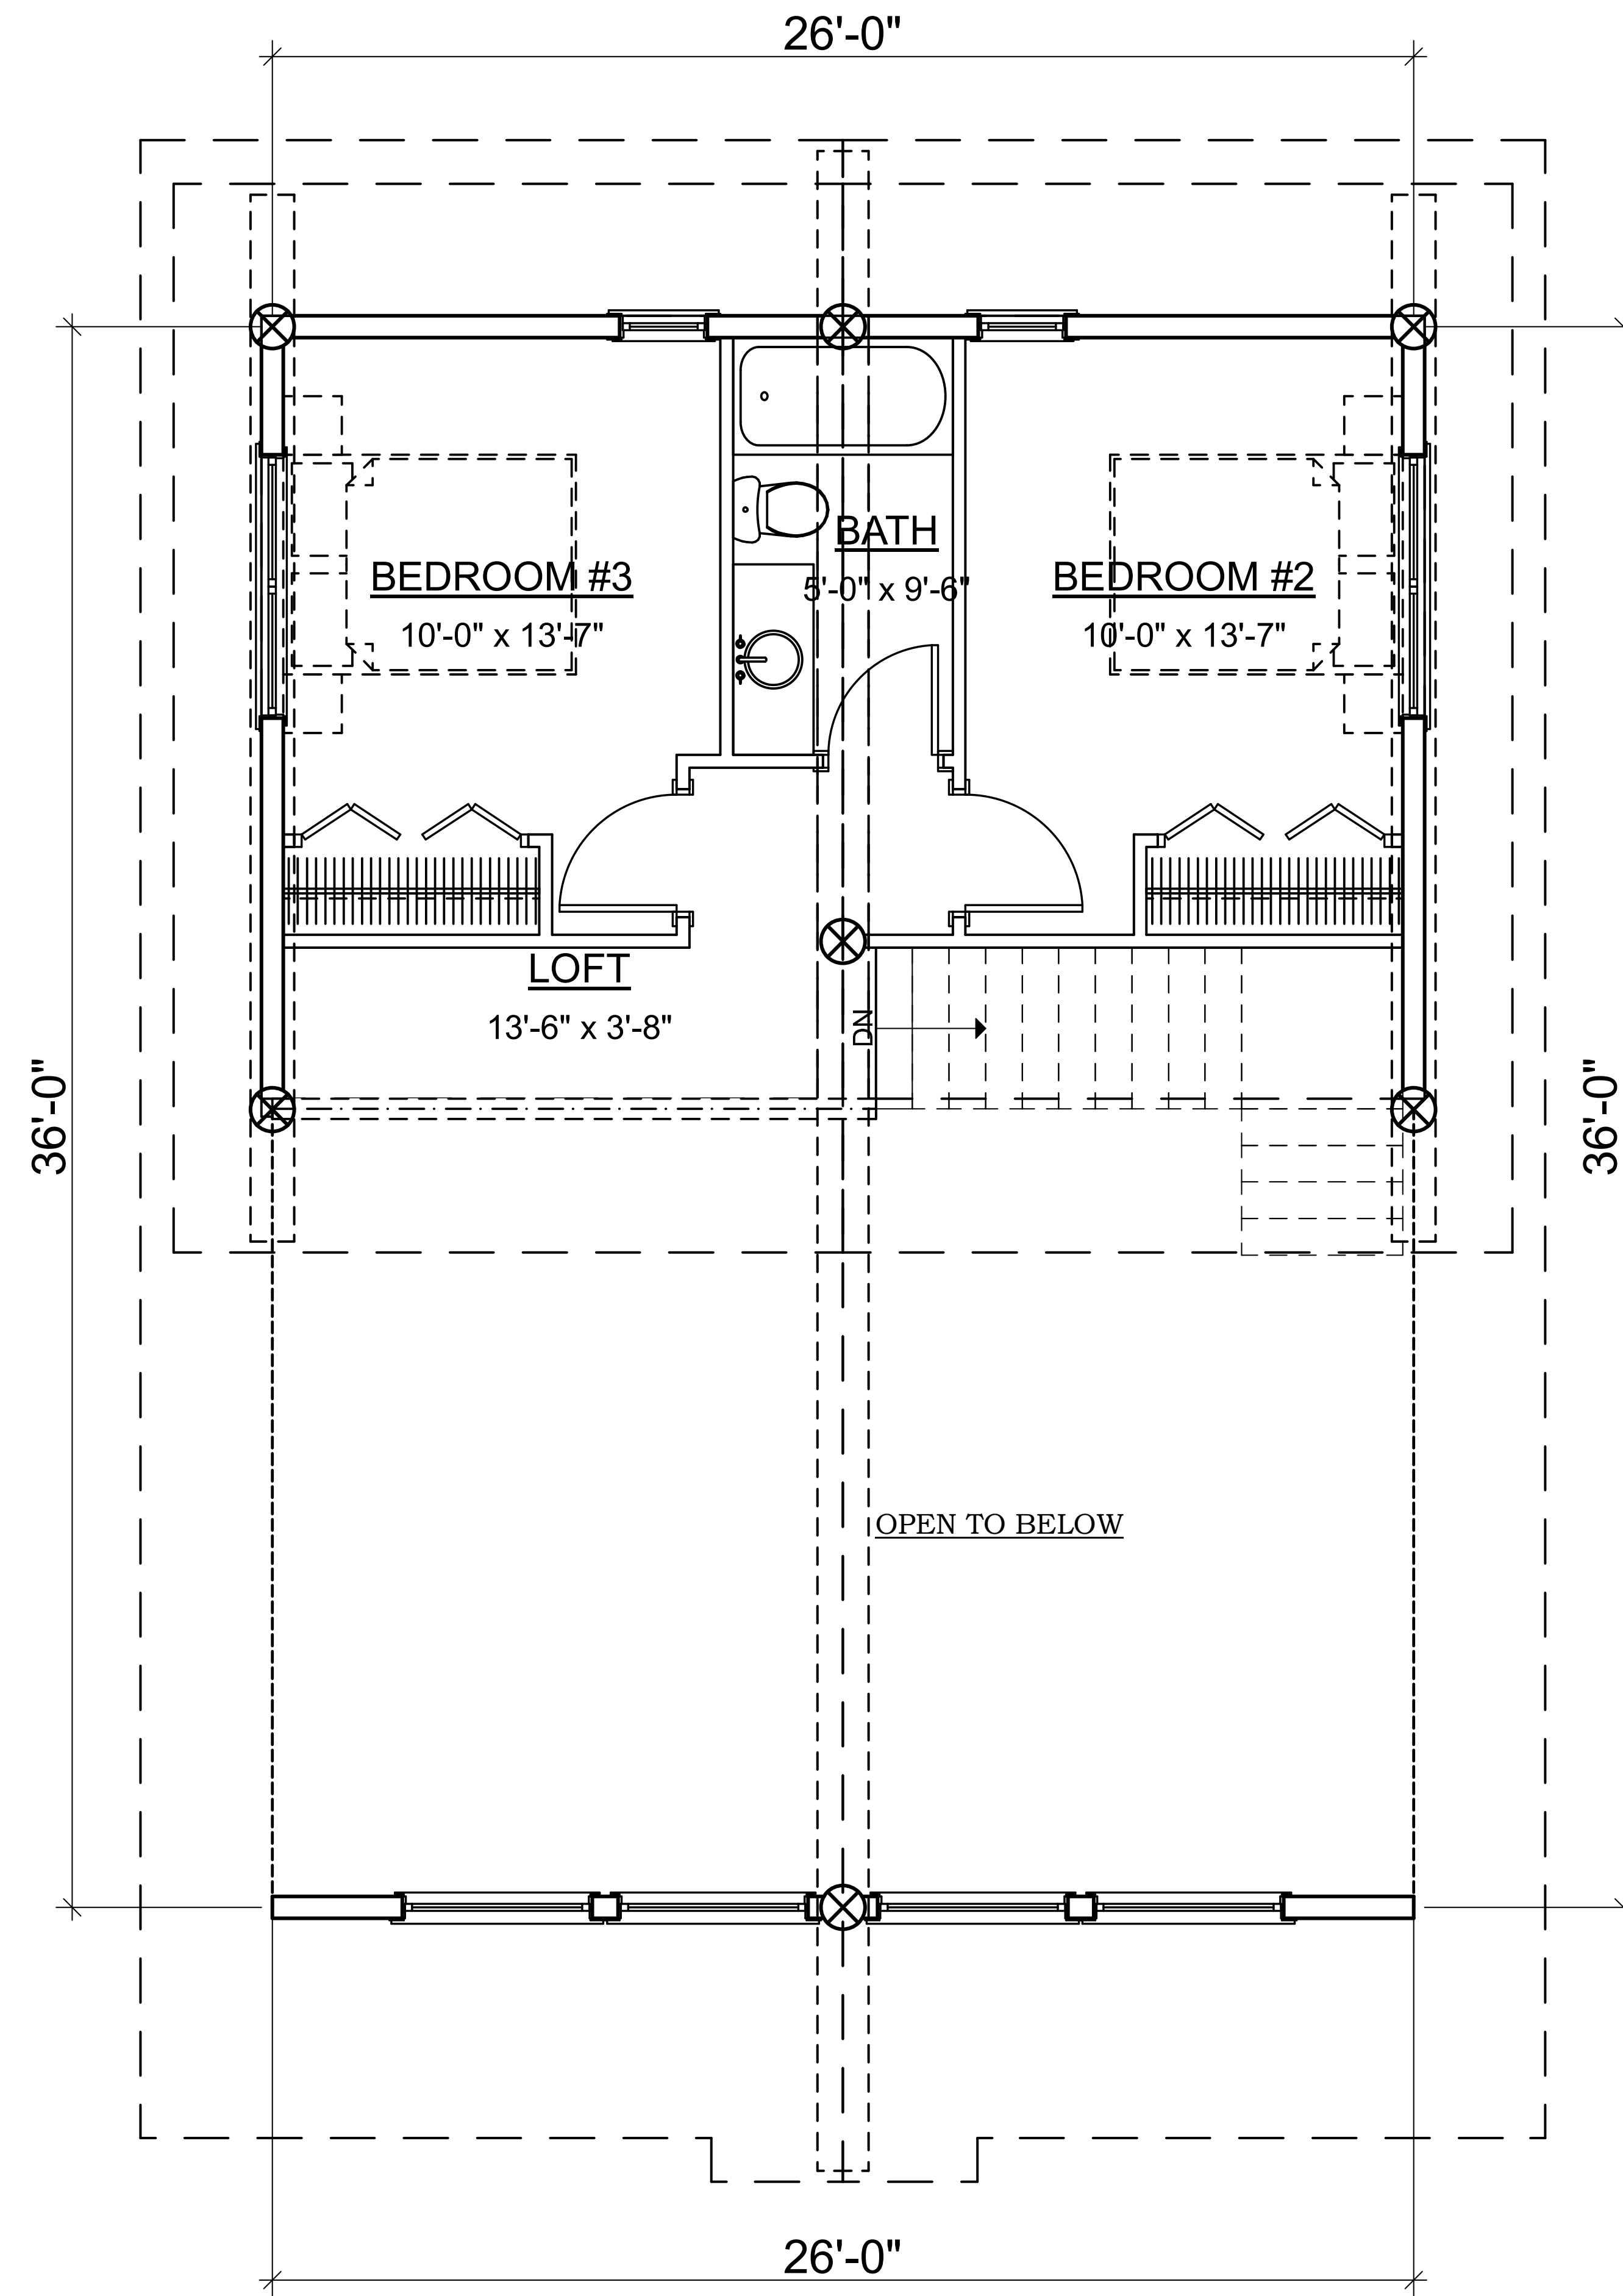

THE SASQUATCH FIRST FLOOR PLAN
 AREA: 967 sq ft

THE SASQUATCH SECOND FLOOR PLAN
AREA: 435 sq ft